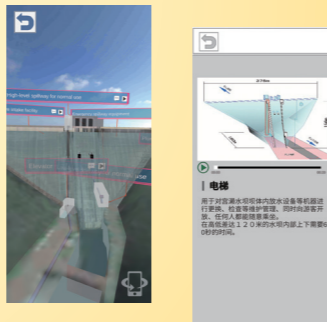

# Miyagase Dam Guide App

This app introduces various information that will help you understand Miyagase Dam even more.

## 宫瀨水坝 导游APP

宫瀨水坝导游 APP 介绍 可以进一步了解宫瀨水坝的各种信息。

Contents 1  
内容之一

Visualization of information on the Miyagase Dam site  
可以观看宫瀨水坝网站信息的

Navigation AR  
导航 AR

An AR guide is provided to the various facilities on the Miyagase Dam site  
用 AR 介绍 宫瀨水坝网站里的各种设施。

Contents 2  
内容之二

Showing the inner workings of the dam  
了解水坝内部!

Miyagase Dam VR  
宫瀨水坝 VR

What kinds of equipment are installed inside Miyagase Dam?  
Take a look at things you normally cannot see!  
宫瀨水坝里有些什么设备? 让我们看一下平时看不到的设备吧!

Contents 3  
内容之三

Multilingual Guide  
多语言语音导游

The facilities and equipment you find using the navigation AR and VR are explained in three different languages (Japanese, English, and Chinese (simplified Chinese))  
用 3 国语言 (日文・英文・中文<简体字>) 介绍 由导航 AR 和 VR 找到的各种设施和设备。