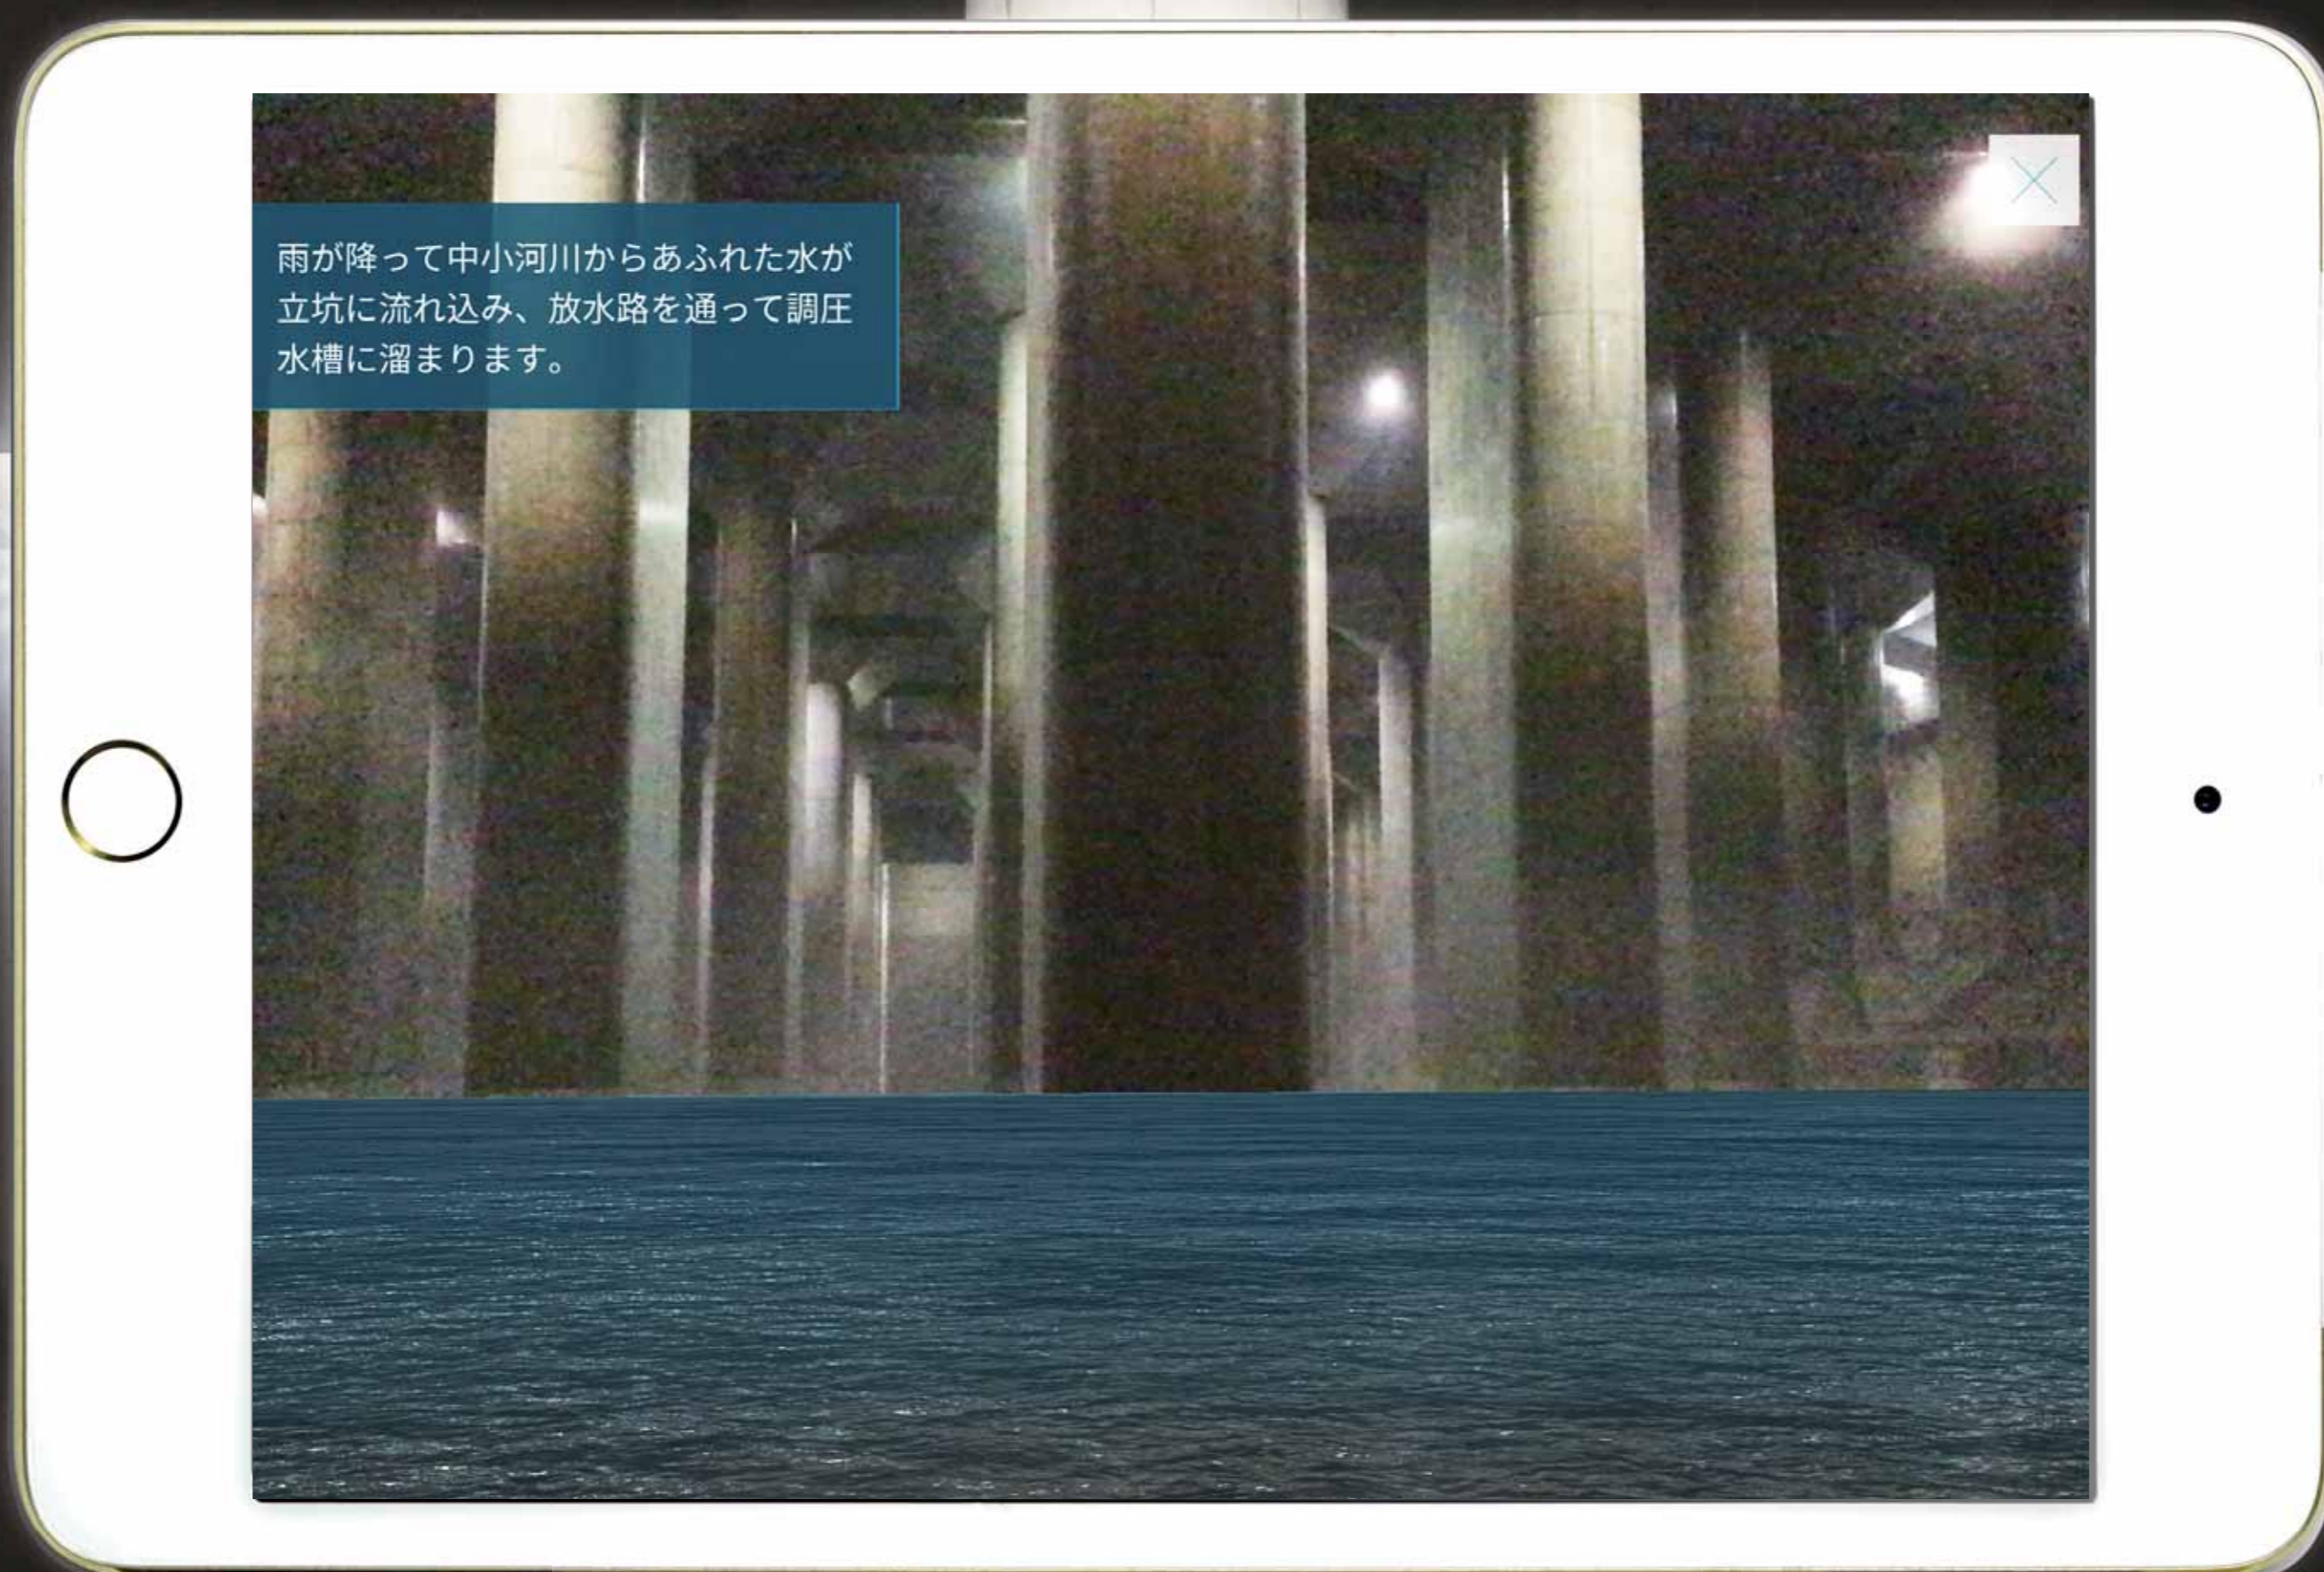

洪水疑似体験ARアプリ

Simulated Flood Experience AR App

模拟洪灾的体验式AR应用程序

洪水虛擬體驗擴增實境APP

Free Wi-Fi
1階・2階展示室
1st and 2nd floor exhibits
1楼及2楼展示室
1・2樓展示室

SSID
RyuQkan-Free-WiFi
Password
RyuQkan720

3か国語【日本語・英語・中国語(簡体字・繁体字)】の解説付きで、現実では見ることができない洪水時の様子を最新のARや動画で疑似体験できます!

Simulate the experience of flood conditions, which it is impossible to view in reality, with the latest AR and video technology and explanations in three languages (Japanese, English, and Mandarin [simplified and traditional])!

您可以使用最新的AR以及动画技术对现实生活中无法亲眼目睹的洪灾进行模拟式体验。我们将通过日语、英语、汉语(简繁体)三种语言为您进行解说。

附日文、英文、簡體中文、繁體中文解說。現實中無法親眼看到的洪水模樣，以最新的擴增實境和動畫技術為您呈現!

洪水疑似体験ARアプリのダウンロード方法 How to download the simulated flood experience AR app:

洪水模拟体验AR应用程序下载方法 洪水虛擬體驗APP下載方式

1. 龍Q館無料Wi-Fiを使って、右のQRコードから「外郭放水路ARアプリ」をダウンロードしてください。(ダウンロードは無料です)
2. ダウンロードしたら、トップ画面から見たいメニューを選んでください。(オフラインで使用可能)
3. ARは、地下神殿(調圧水槽)でお試ください。

1. Use the Ryukyukan's free Wi-Fi to download the Outer Underground Discharge Channel AR App through the QR code to the right. (Downloading the app is free.)
2. After downloading, choose the menu you wish to view from the top screen. (The app cannot be used offline.)
3. Enjoy the AR in the Underground Shrine (Pressure-Adjusting Water Tank).

1. 使用龍Q館内の免費Wi-Fi掃描右側二維碼並下載“外圍放水路AR应用程序”。(下載免費)
2. 下載後從首頁選擇您想看的菜單。(可離線操作)
3. 您可以通過地下神殿(調壓水槽)來試用AR。

1. 利用龍Q館的免費Wi-Fi，從右側行動條碼下載「外圍放水路擴增實境APP」。(下載免費)
2. 完成下載後，從首頁選擇想觀看的項目。(可離線使用)
3. 請到地下神殿(調壓水槽)試試看擴增實境。

iphone

Android